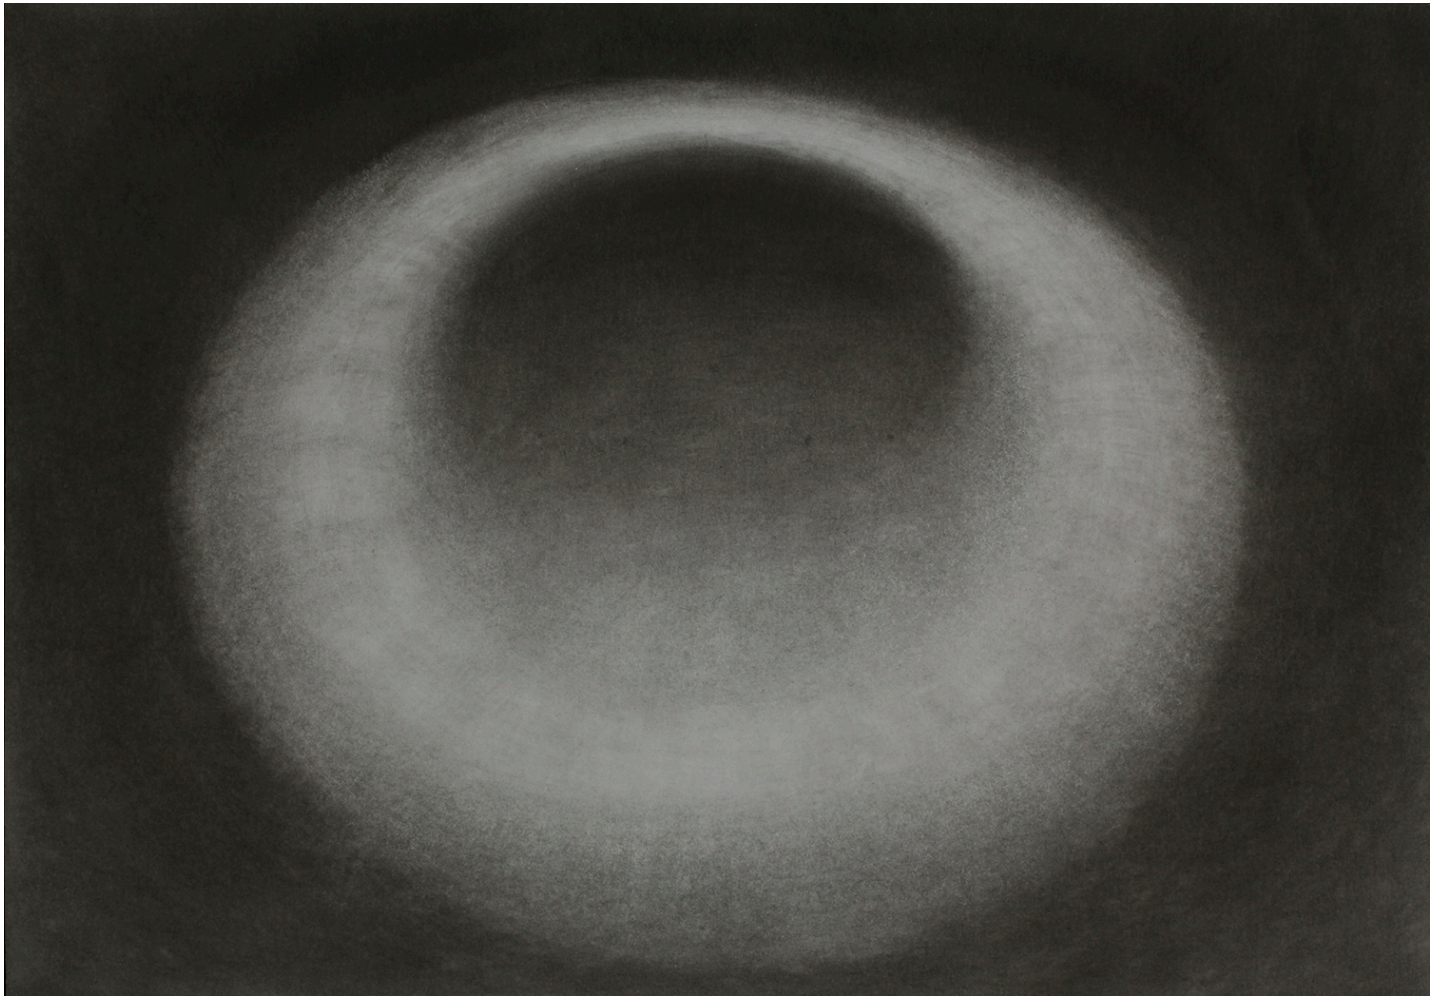

G A L L E R Y  
L I T V A K

Vaclav Cigler, Sphere #1, 2010  
Graphite on paper, 23 5/8 x 33 1/8 in. (60 x 84 cm)  
VAC1040